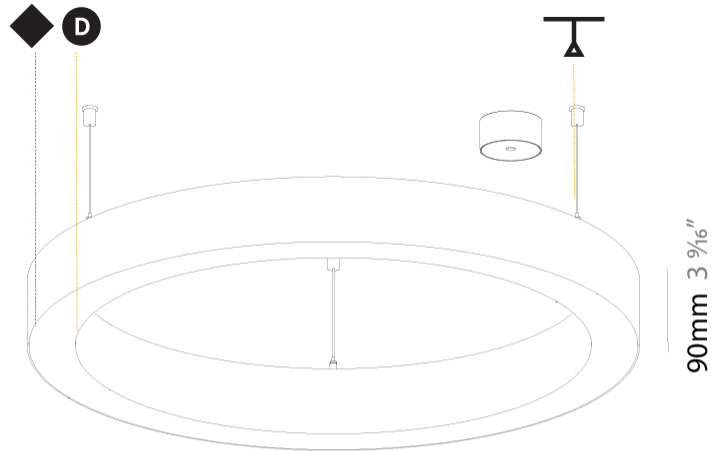

GENERAL

Series: Glorious
 Subseries: Glorious Slim
 Brand: Prolicht
 Division: Architectural
 Mounting Type: Suspension
 Mounting Location: Ceiling
 Subcategory: Ambient

PHYSICAL

Shape: Round
 Diameter (mm): 800
 Diameter (in): 31 1/2
 Height (mm): 90
 Height (in): 3 9/16
 Max. Overall Height (mm): 2090
 Max. Overall Height (in): 82 5/16
 Light Distribution: Direct
 Weight (kg): 6.772
 Weight (lbs): 14.93
 Diffuser: [PMMA - Opal or Micro-Prism](#)
 Fixture Finish: [SSR / BKV / CWI / CRY / HAB / UFT / ITA / RUA / FTG / MYG / LOD / PUS / FRO / FUP / KIA / POP / BLS / SPG / MEY / GOH / GUM / CHC / COM / ABZ / JAG / OBR / MOS / ROR](#)
 Fixture Material: Aluminum
 Cable Details: 2000mm or 6000mm Transparent Cable

OPTICAL

Beam Angle: 110

RATINGS AND CERTIFICATIONS

Certified By: Certified for North American Standards
 IP rating: IP20

Ø 670mm 26 3/8"

Ø 800mm 31 1/2"

90mm 3 9/16"

PROJECT	_____
TYPE	_____
SPECIFIER	_____
QUANTITY	_____
DATE	_____

GENERAL

Series: Glorious
Subseries: Glorious Slim
Brand: Prolicht
Division: Architectural
Mounting Type: Suspension
Mounting Location: Ceiling
Subcategory: Ambient

PHYSICAL

Shape: Round
Diameter (mm): 5200
Diameter (in): 204 ³ / ₄
Height (mm): 90
Height (in): 3 ⁹ / ₁₆
Max. Overall Height (mm): 2090
Max. Overall Height (in): 82 ⁵ / ₁₆
Light Distribution: Direct
Weight (kg): 47.232
Weight (lbs): 104.15
Diffuser: PMMA - Opal or Micro-Prism
Fixture Finish: SSR / BKV / CWI / CRY / HAB / UFT / ITA / RUA / FTG / MYG / LOD / PUS / FRO / FUP / KIA / POP / BLS / SPG / MEY / GOH / GUM / CHC / COM / ABZ / JAG / OBR / MOS / ROR
Fixture Material: Aluminum
Cable Details: 2000mm or 6000mm Transparent Cable